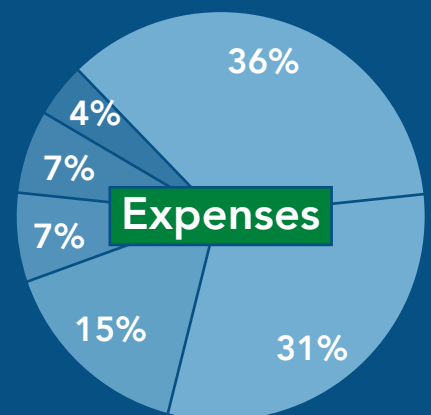

## Keeping the League Running Successfully

Income	
Sponsorships	44%
Donations	42%
Registration	8%
Buddy Run	6%

Expenses	
League Expenses	36%
Uniforms/Trophies	31%
Administrative	15%
Events	7%
Scholarships	7%
Promotion	4%